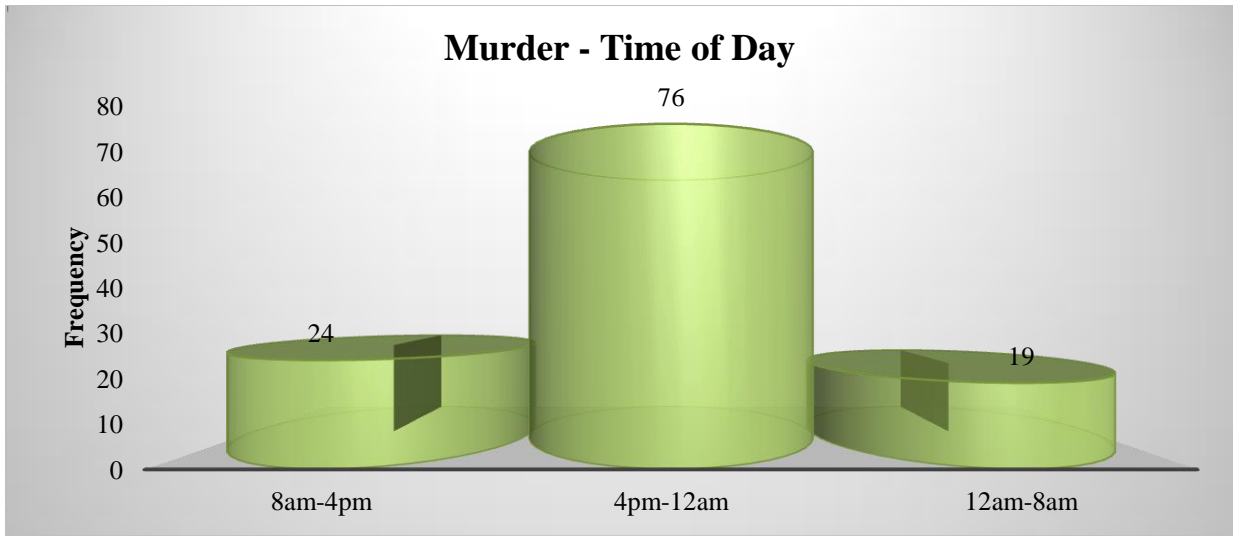

There were 1,218 curfew breaches and an additional 2,518 breaches to the Emergency Powers Order. Furthermore, officers of the Royal Bahamas Police Force conducted 26,625 field check patrols, 852 road checks and executed 714 search warrants throughout the Commonwealth of The Bahamas. As a result of these efforts, 17,008 persons were arrested for various major and minor offences. Of this number, 7,157 persons were charged and placed before the Court, representing a 42% charge rate.

Murder

In 2021, murders increased by 63%, with 119 cases compared to 73 in 2020.

Sexual Offences

In 2021, reports of sexual offences decreased by 16% with 179 cases, compared to 213 in 2020. These offences include rape, unlawful sexual intercourse and attempted rape. (N.B. Unlawful sexual intercourse includes incest).