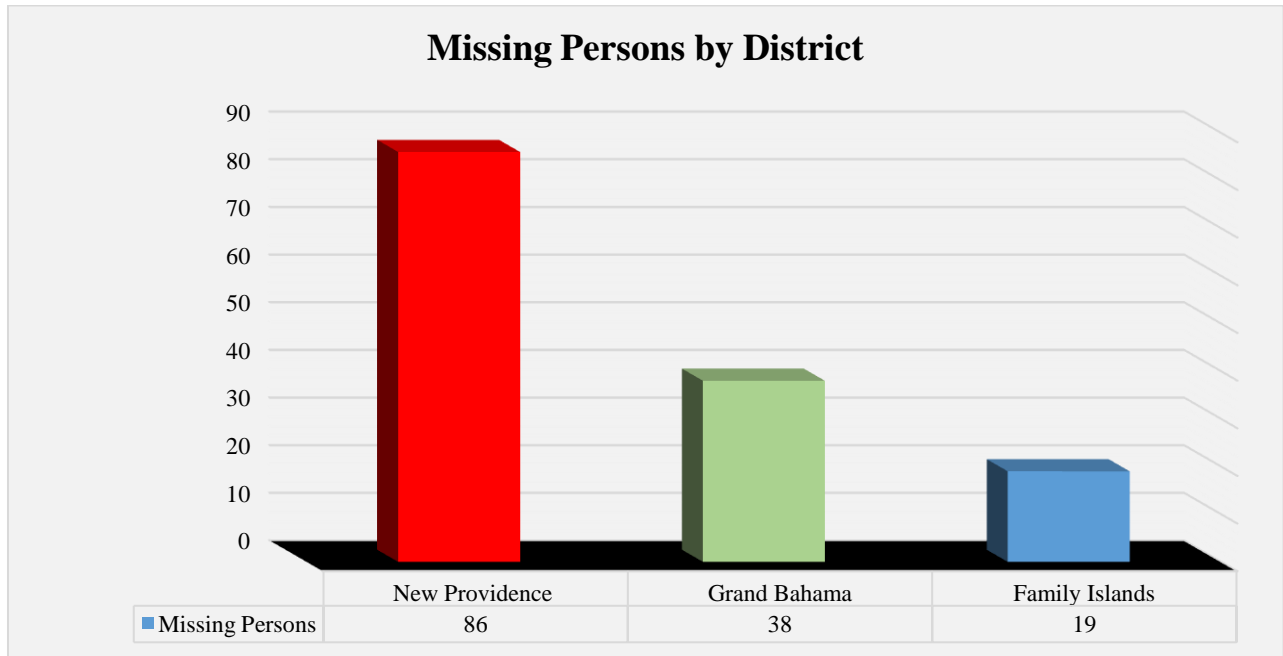

Missing Persons

The Royal Bahamas Police Force investigated 143 missing persons report throughout the Commonwealth of the Bahamas. A total of 97 cases have been solved and the missing individuals were found safe. Forty-six cases remain open under investigation.

**Emergency Powers Order
COVID-19 Breaches by District**

Emergency Powers Order (Offences)	New Providence	Grand Bahama	Family Islands	Total
Attending social gathering	100	1	0	101
Other COVID 19 Breach	636	311	228	1,175
Curfew Breach	519	562	137	1,218
Fail to enforce social distancing	4	8	0	12
Fail to implement sanitizing requirements	1	0	0	1
Failure to carry government ID	72	223	114	409
Failure to social distance	6	3	1	10
Failure to utilize curbside business	1	0	0	1
Failure to wear face mask	161	117	38	316
Hosting social gathering	86	6	4	96
Operating prohibited business	368	9	0	377
Permit person on premises w/o mask	0	2	2	4
Permit person to inside dining	16	0	0	16
Sub Total	1,970	1,242	524	3,736