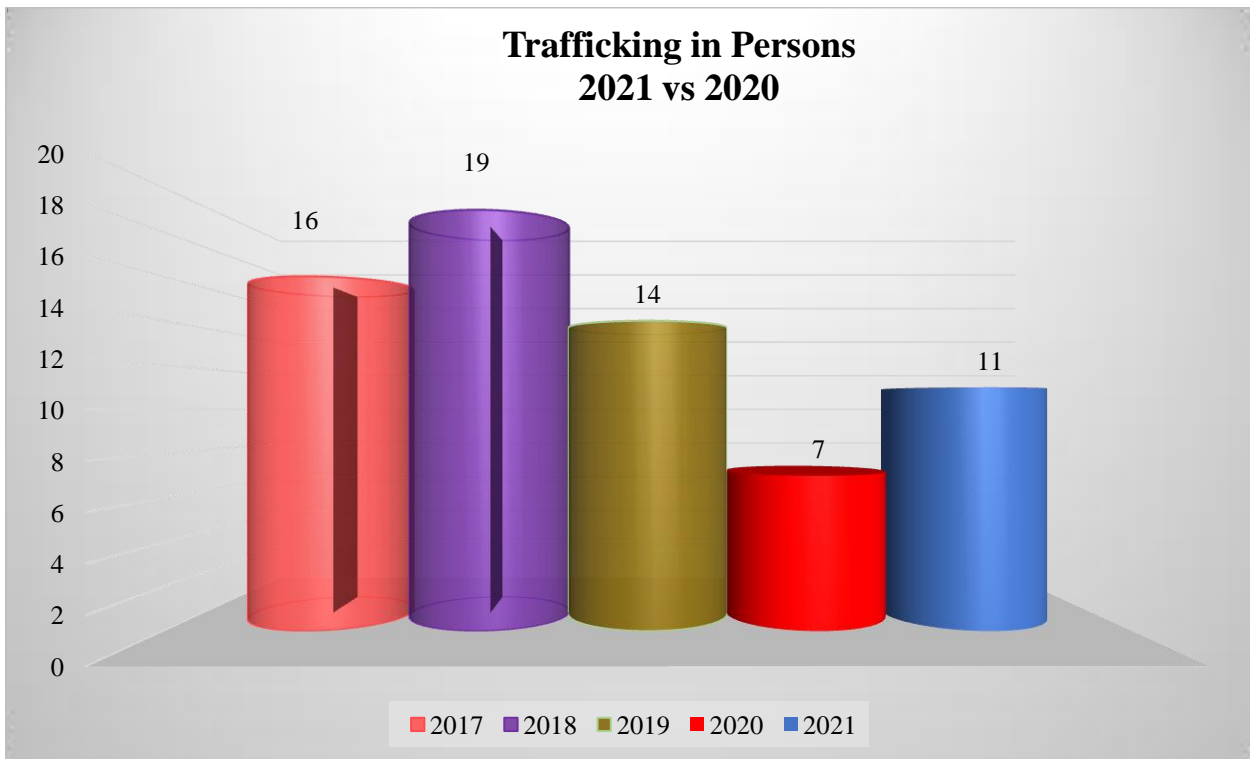

**Trafficking in Persons
2021 vs 2020**

Category	2021	2020	% CHANGE
Trafficking in Persons	16	19	16

Incident	2021	2020	2019	2018	2017
Trafficking in Persons	16	19	14	7	11