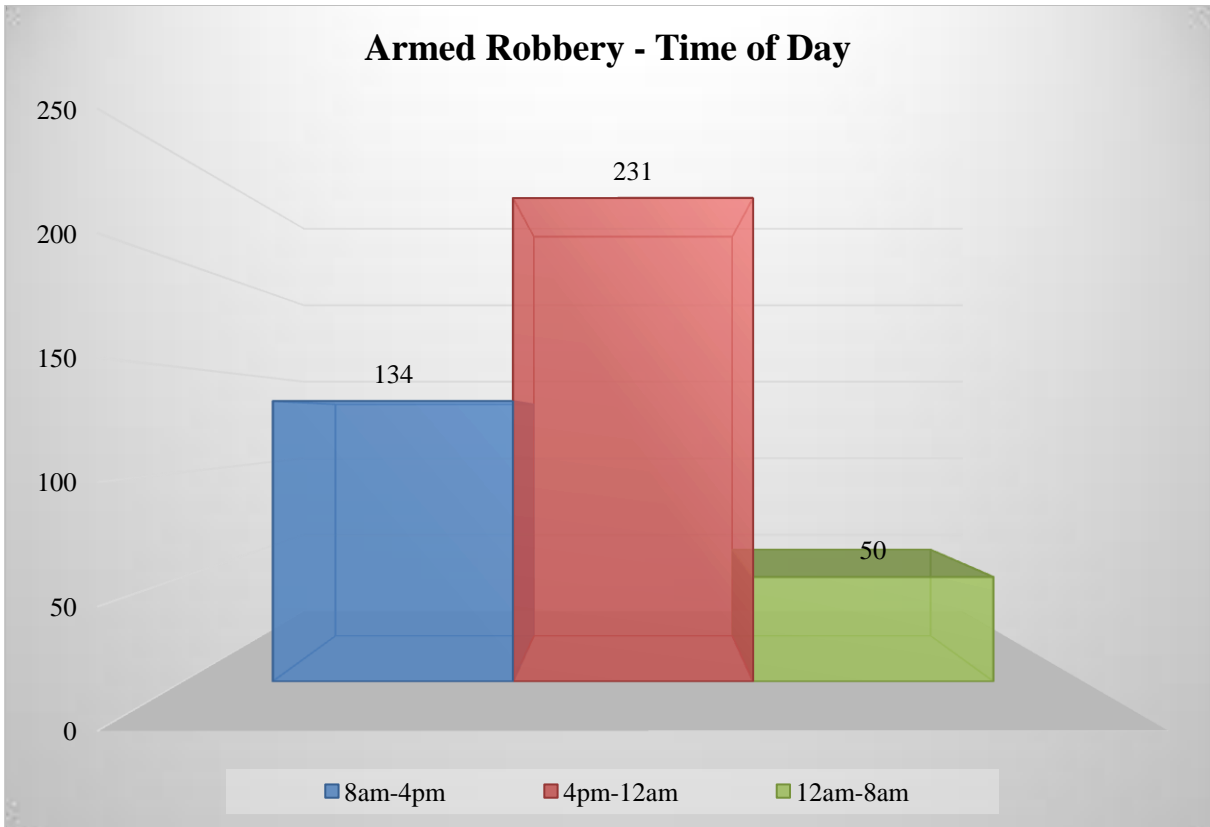

Murder

In 2021, murders increased by 63%, with 119 cases compared to 73 in 2020.

Sexual Offences

In 2021, reports of sexual offences decreased by 16% with 179 cases, compared to 213 in 2020. These offences include rape, unlawful sexual intercourse and attempted rape. (N.B. Unlawful sexual intercourse includes incest).

Sexual Offences

Sexual Offences 2021 vs 2020

Armed Robbery

For the period in review, armed robberies increased by 33%, with 415 incidents, compared to 313 in 2020.

Armed Robbery - Police Divisions 2021

Armed Robbery - Incident Location

Housebreakings

In 2021, housebreakings decreased by 14%, with 522 incidents compared to 606 in 2020.

Stolen Vehicles

In 2021, stolen vehicles increased by 29% with 296 incidents, compared to 230 in 2020. One hundred two or 34% of vehicles stolen for the year were recovered.