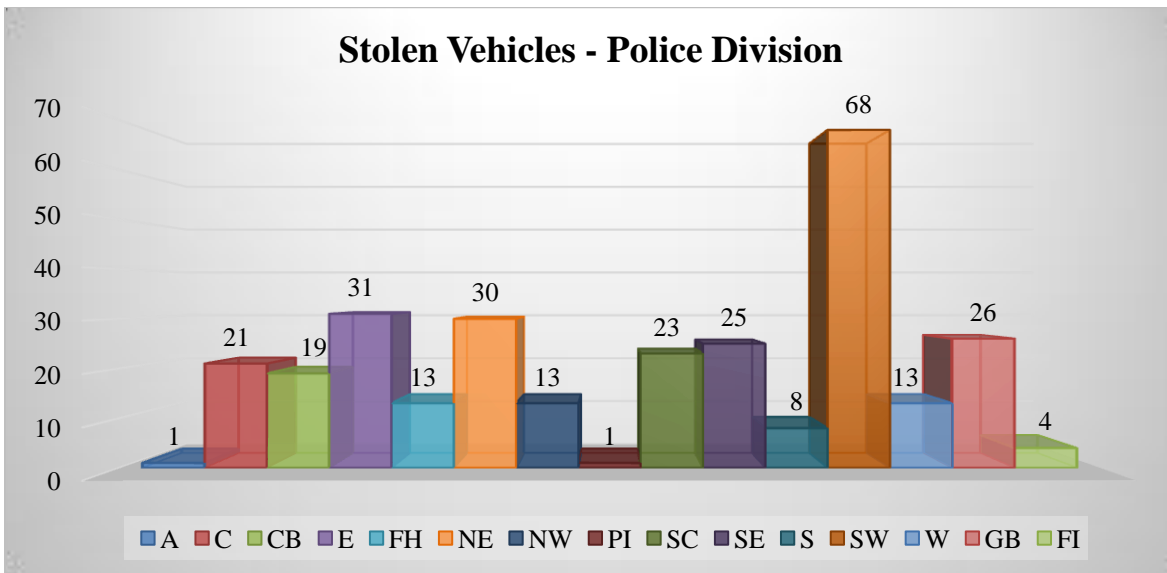

Sexual Offences

Sexual Offences 2021 vs 2020

Armed Robbery

For the period in review, armed robberies increased by 33%, with 415 incidents, compared to 313 in 2020.

Armed Robbery - Police Divisions 2021

Armed Robbery - Incident Location

Housebreakings

In 2021, housebreakings decreased by 14%, with 522 incidents compared to 606 in 2020.

Stolen Vehicles

In 2021, stolen vehicles increased by 29% with 296 incidents, compared to 230 in 2020. One hundred two or 34% of vehicles stolen for the year were recovered.