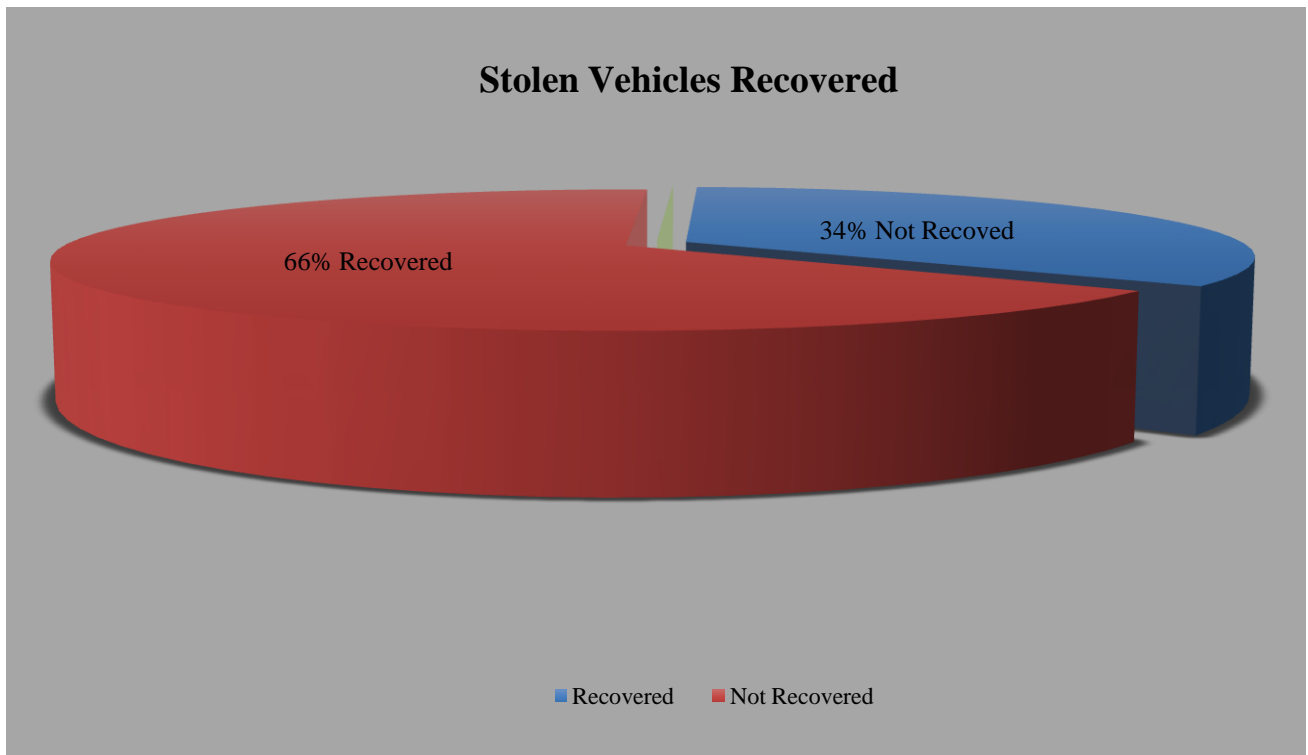

Stolen vehicles increased by 29% with 296 incidents, compared to 230 in 2020. **Nissans** were the most targeted vehicles representing 40% of all vehicles stolen. Nissan Note and Nissan March were the predominant models stolen, while residences were the most targeted locations. Stolen vehicle cases were more prevalent in the Southwestern Division which accounted for 23% of the overall total. Thirty-four percent of stolen vehicles for 2021 were recovered.

Murder

In 2021, murders increased by 63%, with 119 cases compared to 73 in 2020.

Sexual Offences

In 2021, reports of sexual offences decreased by 16% with 179 cases, compared to 213 in 2020. These offences include rape, unlawful sexual intercourse and attempted rape. (N.B. Unlawful sexual intercourse includes incest).

Sexual Offences

Sexual Offences 2021 vs 2020

Armed Robbery

For the period in review, armed robberies increased by 33%, with 415 incidents, compared to 313 in 2020.

Armed Robbery - Police Divisions 2021

Armed Robbery - Incident Location

Housebreakings

In 2021, housebreakings decreased by 14%, with 522 incidents compared to 606 in 2020.

Stolen Vehicles

In 2021, stolen vehicles increased by 29% with 296 incidents, compared to 230 in 2020. One hundred two or 34% of vehicles stolen for the year were recovered.