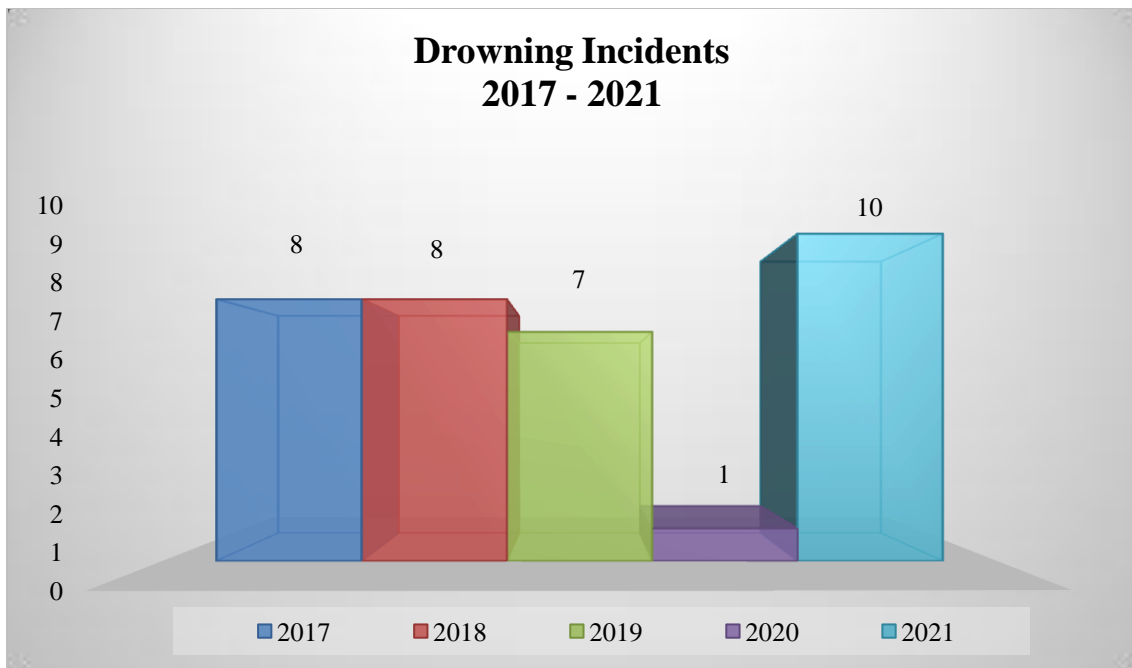

**Drowning Incidents
2021 vs 2020**

Category	2021	2020	% Change
Drowning	10	1	900

Category	2021	2020	2019	2018	2017
Drowning	10	1	7	8	8

Drownings by Gender						
Age Range	Males		Females		Total	
	2021	2020	2021	2020	2021	2020
0-17	0	0	0	0	0	0
18-30	2	0	0	0	2	0
31-45	1	0	0	0	1	0
46-60	2	0	0	0	2	0
61 & Older	2	0	1	0	3	0
Unknown*	2	0	0	0	2	0
Total	9	0	1	0	10	0