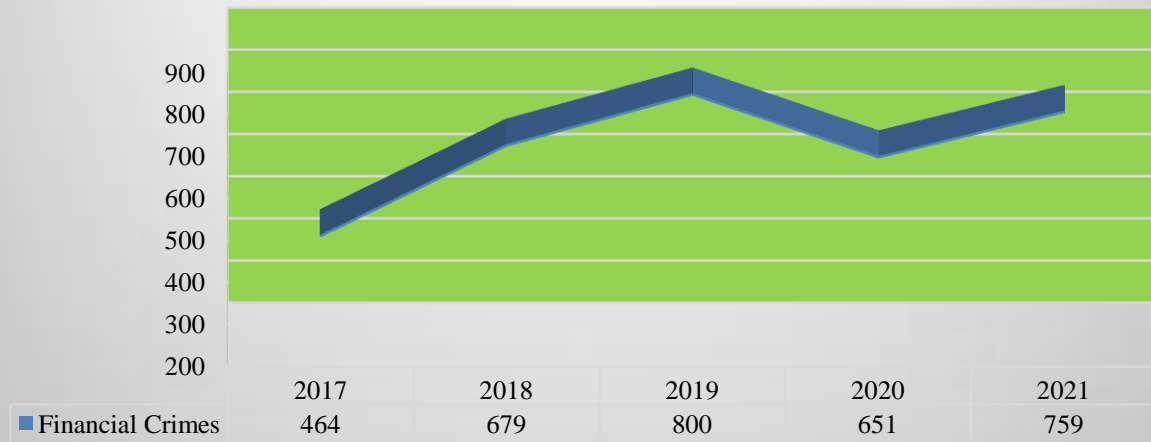

Financial Crimes 2017 - 2021