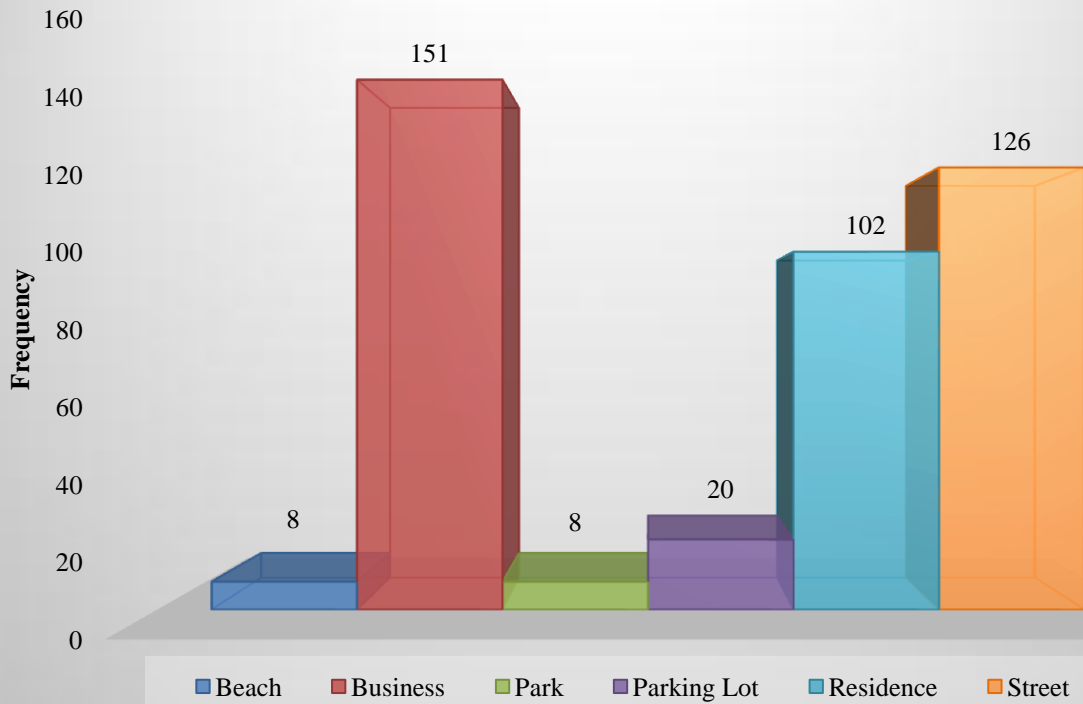

Murder

In 2021, murders increased by 63%, with 119 cases compared to 73 in 2020.

Sexual Offences

In 2021, reports of sexual offences decreased by 16% with 179 cases, compared to 213 in 2020. These offences include rape, unlawful sexual intercourse and attempted rape. (N.B. Unlawful sexual intercourse includes incest).

Sexual Offences

Sexual Offences 2021 vs 2020

Armed Robbery

For the period in review, armed robberies increased by 33%, with 415 incidents, compared to 313 in 2020.

Armed Robbery - Police Divisions 2021

Armed Robbery - Incident Location

Housebreakings

In 2021, housebreakings decreased by 14%, with 522 incidents compared to 606 in 2020.

Stolen Vehicles

In 2021, stolen vehicles increased by 29% with 296 incidents, compared to 230 in 2020. One hundred two or 34% of vehicles stolen for the year were recovered.

Incident	2021	2020	2019	2018	2017
Illegal Landing	18	10	17	3	0
Overstaying	5	3	11	2	0
Illegal Immigrant	56	34	38	31	35
Immigration Violation - Deportation	35	25	40	47	45
Total	114	72	106	83	80

**Trafficking in Persons
2021 vs 2020**