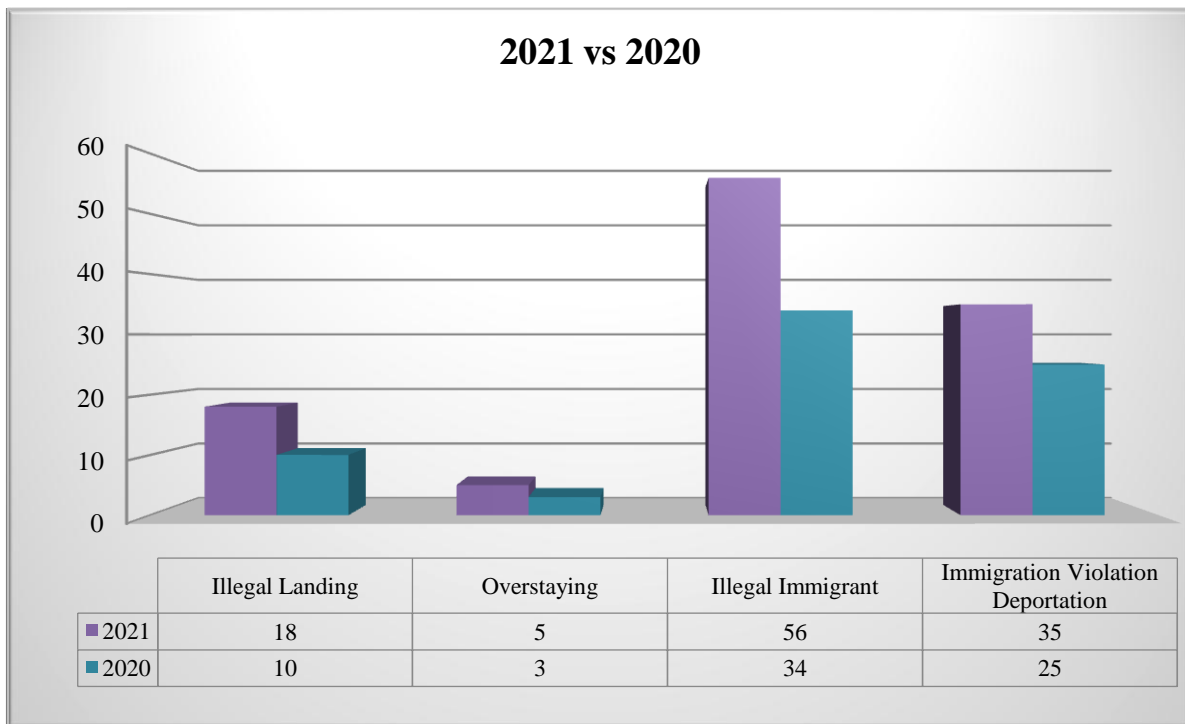

Incident	2021	2020	2019	2018	2017
Illegal Landing	18	10	17	3	0
Overstaying	5	3	11	2	0
Illegal Immigrant	56	34	38	31	35
Immigration Violation - Deportation	35	25	40	47	45
Total	114	72	106	83	80

**Trafficking in Persons
2021 vs 2020**