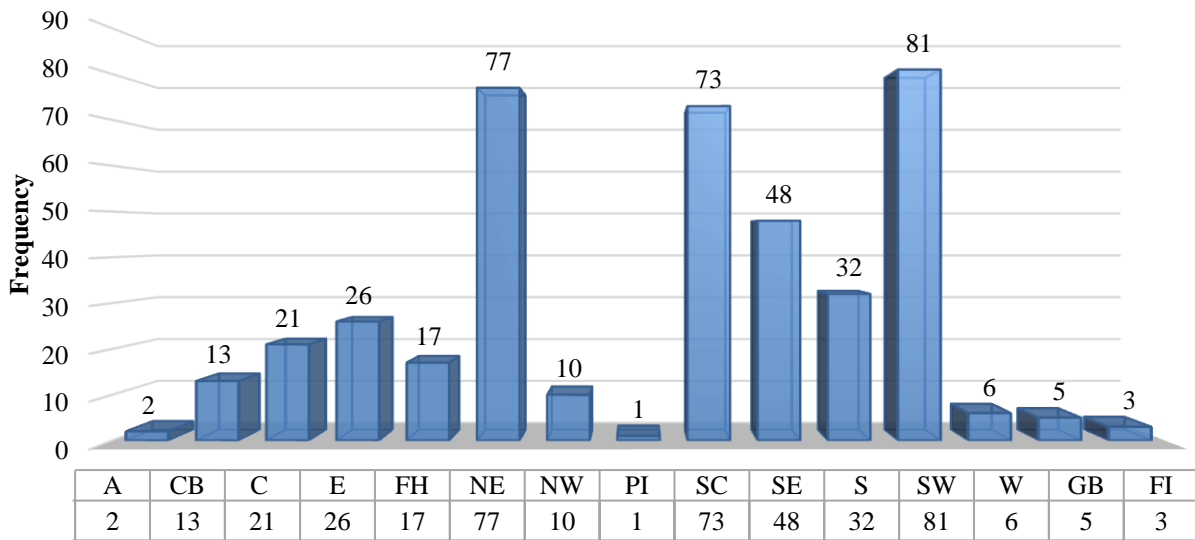

Murder

In 2021, murders increased by 63%, with 119 cases compared to 73 in 2020.

Sexual Offences

In 2021, reports of sexual offences decreased by 16% with 179 cases, compared to 213 in 2020. These offences include rape, unlawful sexual intercourse and attempted rape. (N.B. Unlawful sexual intercourse includes incest).

Sexual Offences

Sexual Offences 2021 vs 2020

Armed Robbery

For the period in review, armed robberies increased by 33%, with 415 incidents, compared to 313 in 2020.

Armed Robbery - Police Divisions 2021

Armed Robbery - Incident Location

Housebreakings

In 2021, housebreakings decreased by 14%, with 522 incidents compared to 606 in 2020.

Stolen Vehicles

In 2021, stolen vehicles increased by 29% with 296 incidents, compared to 230 in 2020. One hundred two or 34% of vehicles stolen for the year were recovered.