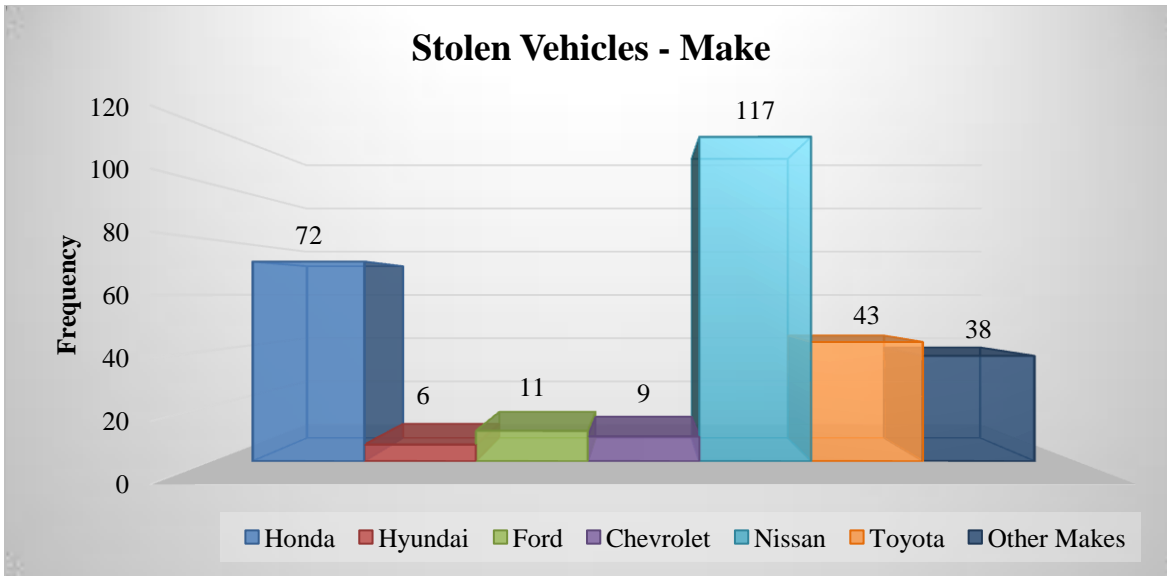

Stolen vehicles increased by 29% with 296 incidents, compared to 230 in 2020. **Nissans** were the most targeted vehicles representing 40% of all vehicles stolen. Nissan Note and Nissan March were the predominant models stolen, while residences were the most targeted locations. Stolen vehicle cases were more prevalent in the Southwestern Division which accounted for 23% of the overall total. Thirty-four percent of stolen vehicles for 2021 were recovered.

Sexual Offences

Sexual Offences 2021 vs 2020

Armed Robbery

For the period in review, armed robberies increased by 33%, with 415 incidents, compared to 313 in 2020.

Armed Robbery - Police Divisions 2021

Armed Robbery - Incident Location

Housebreakings

In 2021, housebreakings decreased by 14%, with 522 incidents compared to 606 in 2020.

Stolen Vehicles

In 2021, stolen vehicles increased by 29% with 296 incidents, compared to 230 in 2020. One hundred two or 34% of vehicles stolen for the year were recovered.