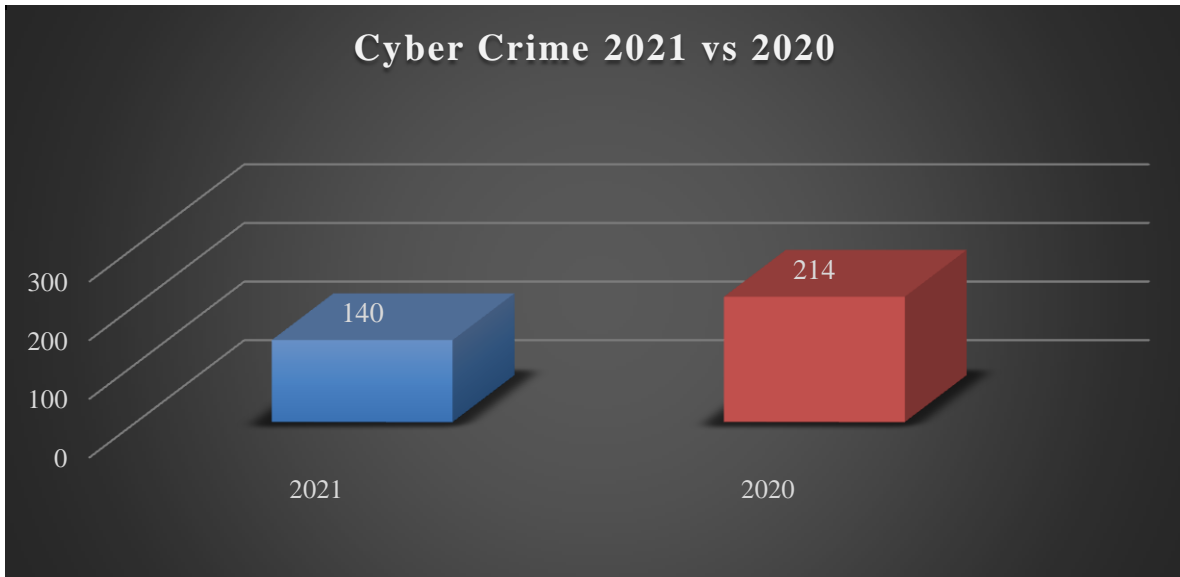

**Family Islands District
(Central & Southern Bahamas)
Reported Crime Statistics - 2021 vs 2020**

Crimes Against the Person	2021	2020	% CHANGE
Murder	3	5	-40
Attempted Murder	1	1	0
Manslaughter	0	1	N/A
Rape	4	0	N/A
Attempted Rape	1	0	N/A
Unlawful Sexual Intercourse	12	30	-60
Armed Robbery	3	2	50
Robbery	1	2	-50
Attempted Robbery	1	1	0
Sub-Total	26	42	-38
Crimes Against the Property	2021	2020	% CHANGE
Burglary	13	2	550
Housebreaking	78	98	-20
Shopbreaking	54	80	-33
Stealing	120	104	15
Stealing from Vehicle	6	17	-65
Stolen Vehicle	4	1	300
Sub-Total	275	302	-9
Total	301	344	-13

Cybercrime

In 2021, cybercrimes decreased by 35% with 140 cases, compared to 214 in 2020. These cases include libel, hacking, extortion, computer misuse, threats and so on.

Crime Scene Investigations

Illegal Firearm Discovery and Seizure Demographics 2021