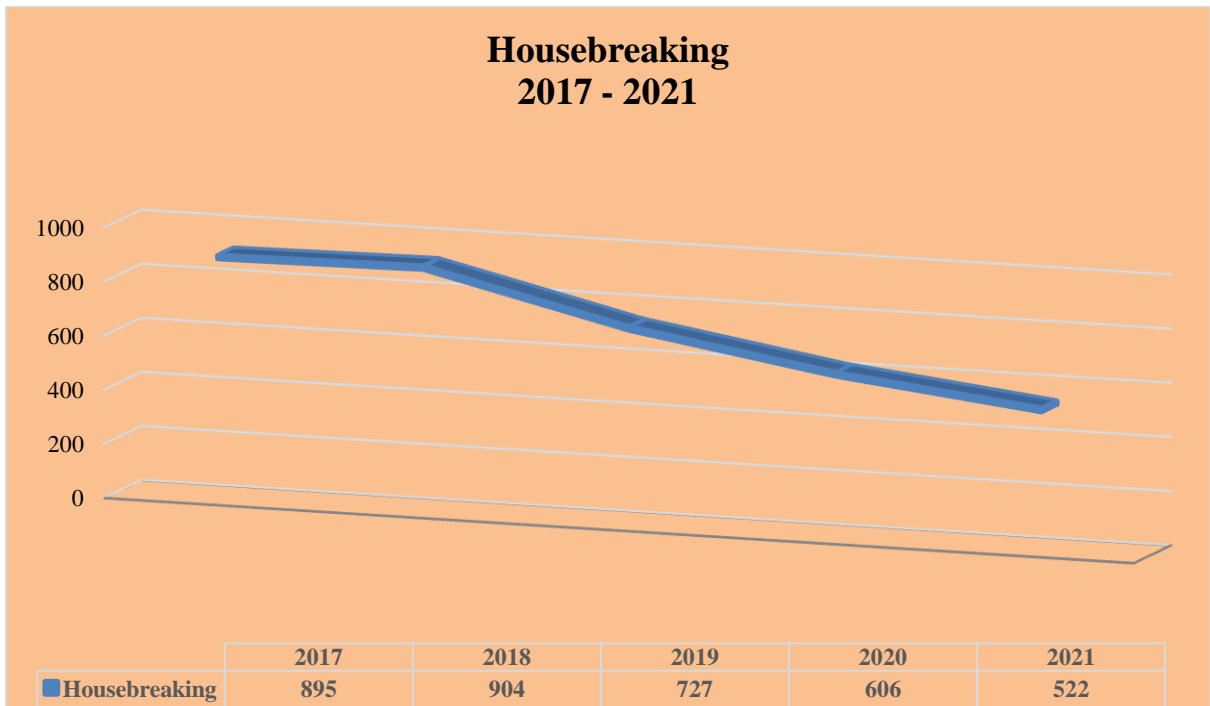

Murder

In 2021, murders increased by 63%, with 119 cases compared to 73 in 2020.

Sexual Offences

In 2021, reports of sexual offences decreased by 16% with 179 cases, compared to 213 in 2020. These offences include rape, unlawful sexual intercourse and attempted rape. (N.B. Unlawful sexual intercourse includes incest).

Sexual Offences

Sexual Offences 2021 vs 2020

Armed Robbery

For the period in review, armed robberies increased by 33%, with 415 incidents, compared to 313 in 2020.

Armed Robbery - Police Divisions 2021

Armed Robbery - Incident Location

Housebreakings

In 2021, housebreakings decreased by 14%, with 522 incidents compared to 606 in 2020.

Stolen Vehicles

In 2021, stolen vehicles increased by 29% with 296 incidents, compared to 230 in 2020. One hundred two or 34% of vehicles stolen for the year were recovered.