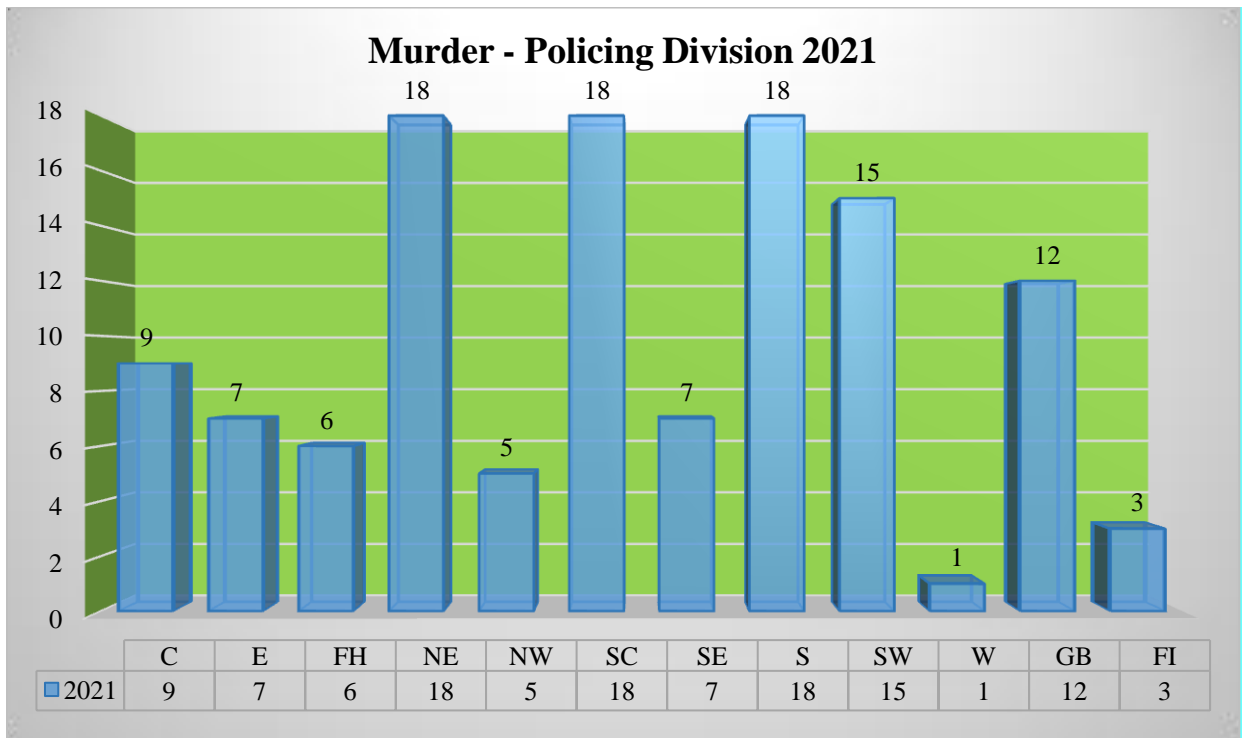

**Nationwide Crime Statistics
All Bahamas - 2021 vs 2020**

Crimes Against the Person	2021	2020	% CHANGE
Murder	119	73	63
Attempted Murder	43	32	34
Manslaughter	3	2	50
Rape	48	45	7
Attempted Rape	6	5	20
Unlawful Sexual Intercourse	125	163	-23
Armed Robbery	415	313	33
Robbery	96	92	4
Attempted Robbery	15	11	36
Sub-Total	870	736	18
Crimes Against the Property	2021	2020	% CHANGE
Burglary	81	127	-36
Housebreaking	522	606	-14
Shopbreaking	495	546	-9
Stealing	1127	950	19
Stealing from Vehicle	690	869	-21
Stolen Vehicle	296	230	29
Sub-Total	3211	3328	-4
Total	4081	4064	0

Murder

In 2021, murders increased by 63%, with 119 cases compared to 73 in 2020.