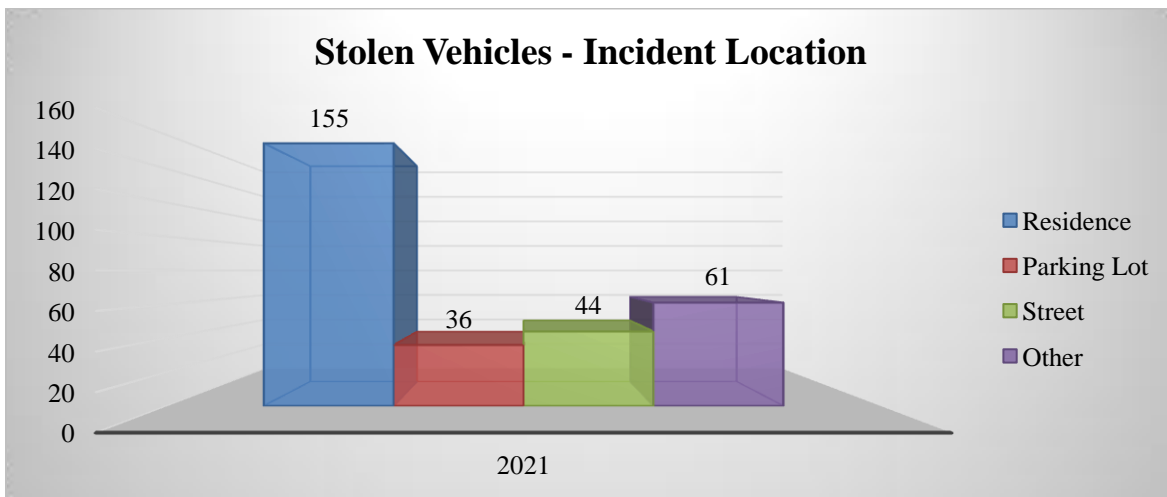

Sexual Offences

Sexual Offences 2021 vs 2020

Armed Robbery

For the period in review, armed robberies increased by 33%, with 415 incidents, compared to 313 in 2020.

Armed Robbery - Police Divisions 2021

Armed Robbery - Incident Location

Housebreakings

In 2021, housebreakings decreased by 14%, with 522 incidents compared to 606 in 2020.

Stolen Vehicles

In 2021, stolen vehicles increased by 29% with 296 incidents, compared to 230 in 2020. One hundred two or 34% of vehicles stolen for the year were recovered.