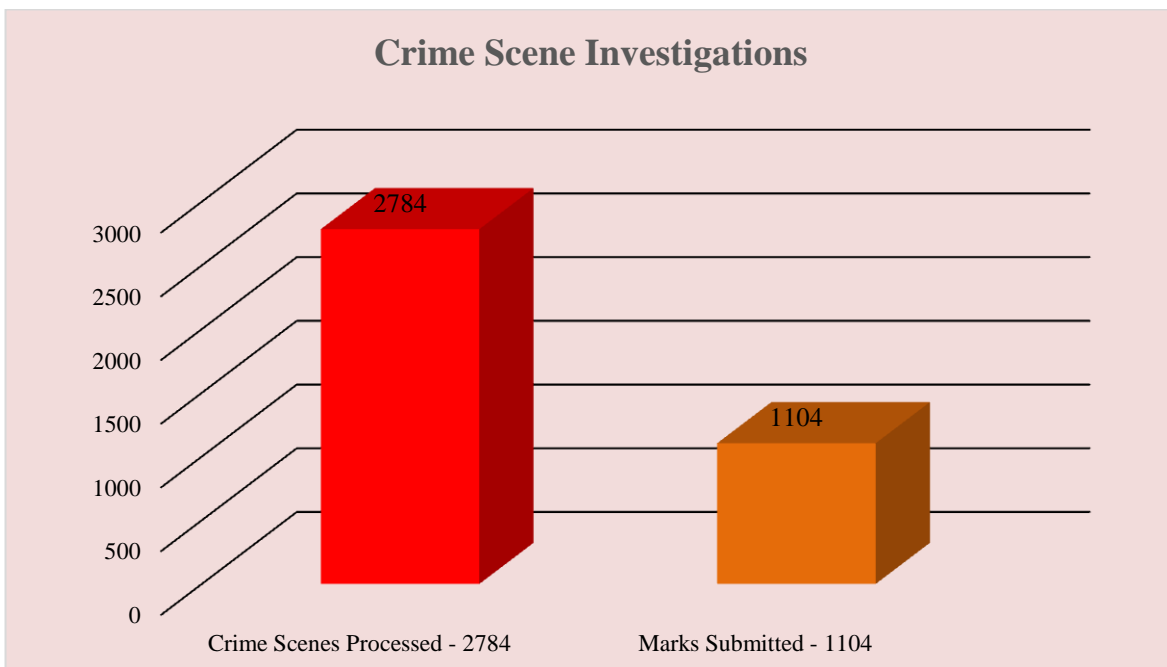

Robberies increased by 4% with 96 incidents, compared to 92 in 2020. Robberies occurred mostly between the hours 6pm and 8pm. Based on preliminary figures, robberies were more likely to occur on a Tuesday than any other day of the week. Males represented the highest percentage of victims at 62%, compared to female victims at 38%.

Stolen vehicles increased by 29% with 296 incidents, compared to 230 in 2020. **Nissans** were the most targeted vehicles representing 40% of all vehicles stolen. Nissan Note and Nissan March were the predominant models stolen, while residences were the most targeted locations. Stolen vehicle cases were more prevalent in the Southwestern Division which accounted for 23% of the overall total. Thirty-four percent of stolen vehicles for 2021 were recovered.

Cybercrime

In 2021, cybercrimes decreased by 35% with 140 cases, compared to 214 in 2020. These cases include libel, hacking, extortion, computer misuse, threats and so on.

Crime Scene Investigations

Illegal Firearm Discovery and Seizure Demographics 2021