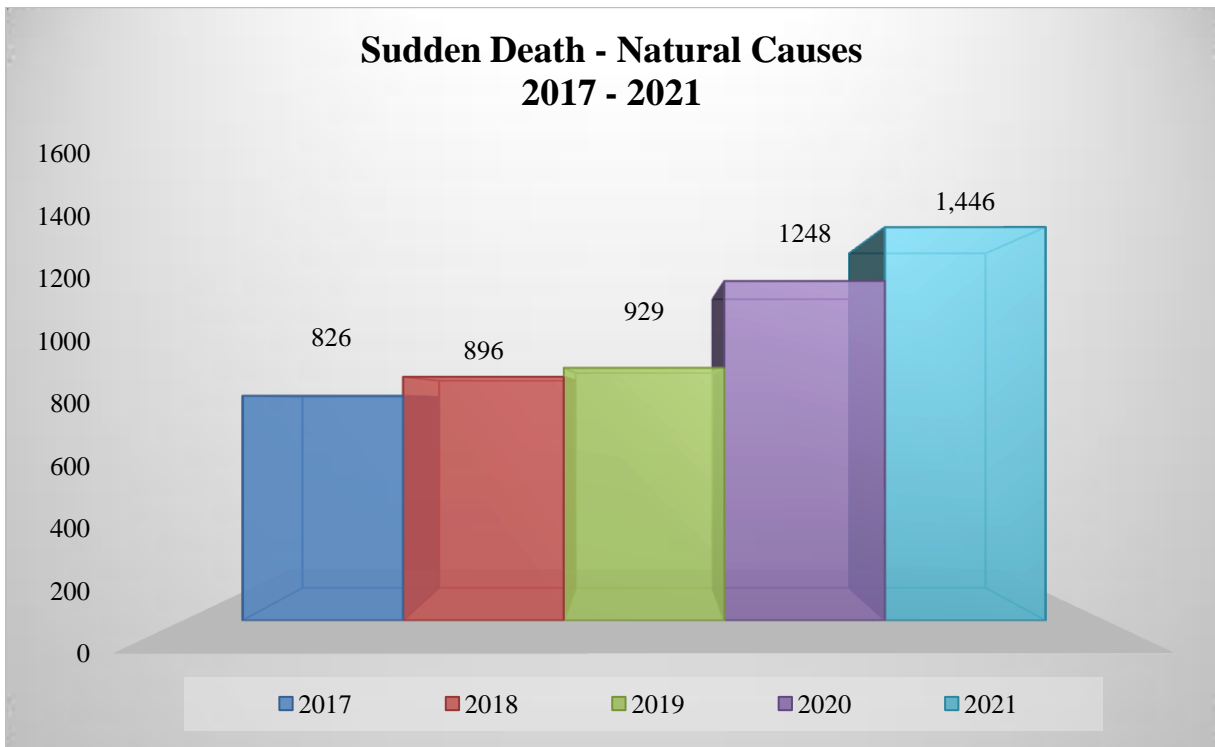

**Sudden Death – Natural Causes
2017 – 2021**

Incident	2021	2020	% CHANGE
Sudden Death (Natural Causes)	1,446	1,248	16%

Incident	2021	2020	2019	2018	2017
Sudden Death (Natural Causes)	1,446	1,248	929	896	826