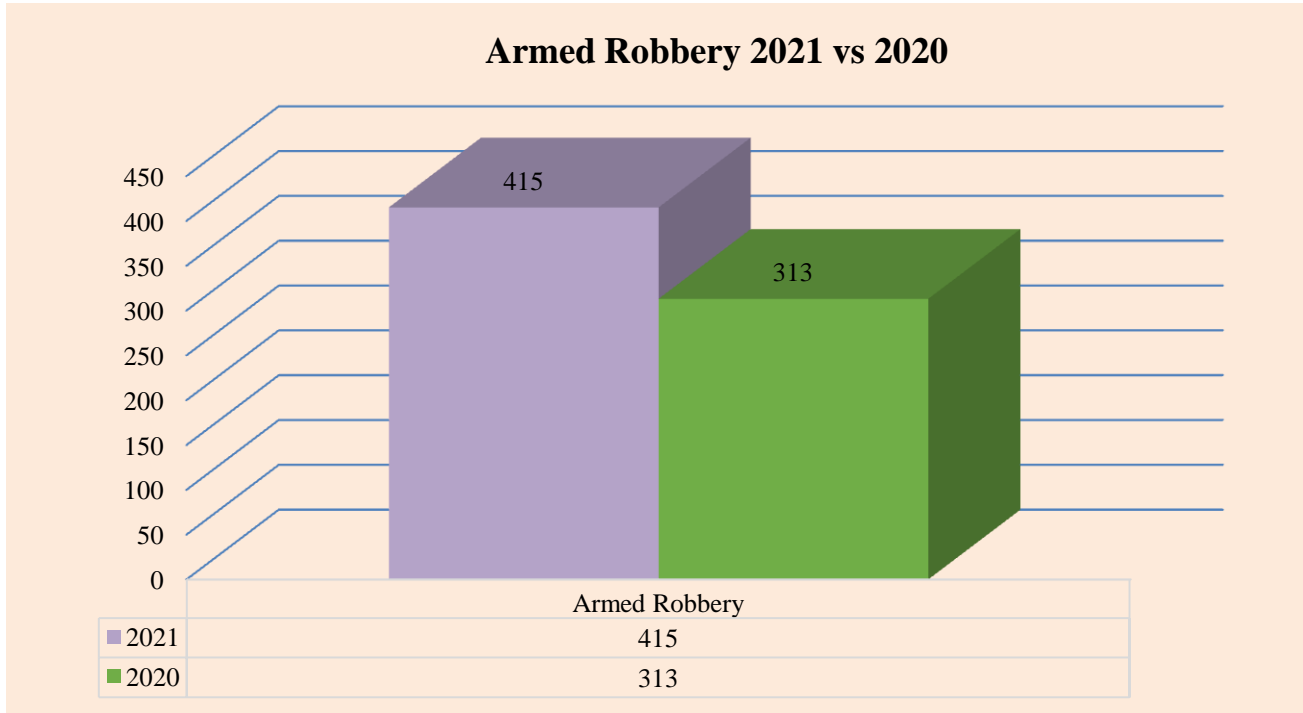

Murder

In 2021, murders increased by 63%, with 119 cases compared to 73 in 2020.

Sexual Offences

In 2021, reports of sexual offences decreased by 16% with 179 cases, compared to 213 in 2020. These offences include rape, unlawful sexual intercourse and attempted rape. (N.B. Unlawful sexual intercourse includes incest).

Sexual Offences

Sexual Offences 2021 vs 2020

Armed Robbery

For the period in review, armed robberies increased by 33%, with 415 incidents, compared to 313 in 2020.

Armed Robbery - Police Divisions 2021

Armed Robbery - Incident Location

Housebreakings

In 2021, housebreakings decreased by 14%, with 522 incidents compared to 606 in 2020.

Stolen Vehicles

In 2021, stolen vehicles increased by 29% with 296 incidents, compared to 230 in 2020. One hundred two or 34% of vehicles stolen for the year were recovered.