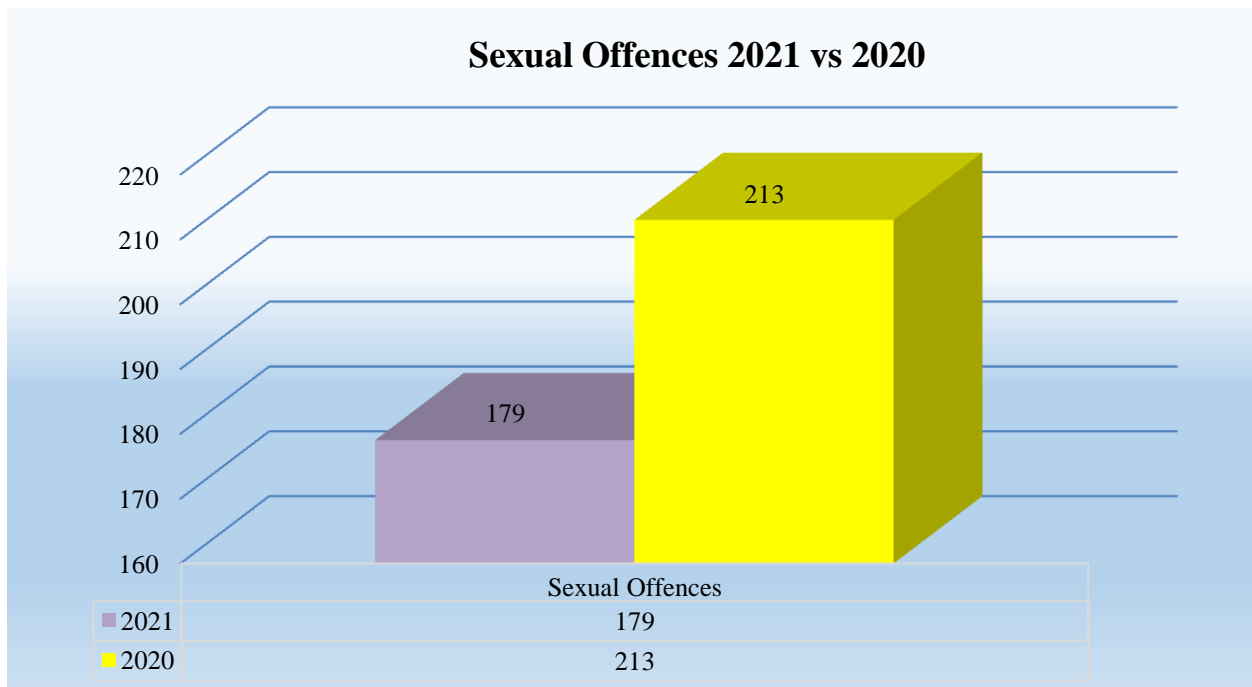

Robberies increased by 4% with 96 incidents, compared to 92 in 2020. Robberies occurred mostly between the hours 6pm and 8pm. Based on preliminary figures, robberies were more likely to occur on a Tuesday than any other day of the week. Males represented the highest percentage of victims at 62%, compared to female victims at 38%.

Murder

In 2021, murders increased by 63%, with 119 cases compared to 73 in 2020.

Sexual Offences

In 2021, reports of sexual offences decreased by 16% with 179 cases, compared to 213 in 2020. These offences include rape, unlawful sexual intercourse and attempted rape. (N.B. Unlawful sexual intercourse includes incest).

Sexual Offences

Sexual Offences 2021 vs 2020

Armed Robbery

For the period in review, armed robberies increased by 33%, with 415 incidents, compared to 313 in 2020.

Armed Robbery - Police Divisions 2021

Armed Robbery - Incident Location