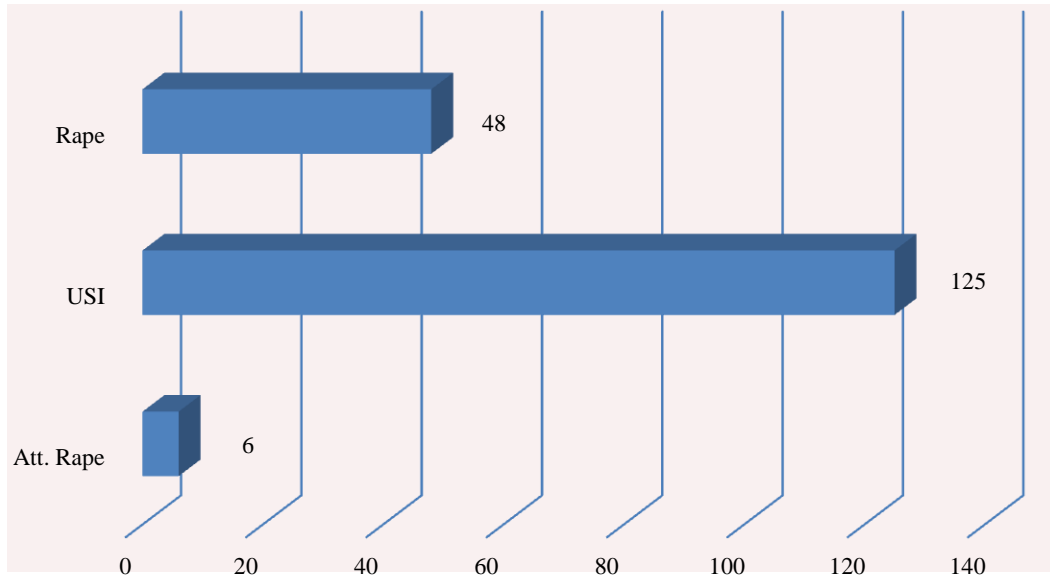

Murder

In 2021, murders increased by 63%, with 119 cases compared to 73 in 2020.

Sexual Offences

In 2021, reports of sexual offences decreased by 16% with 179 cases, compared to 213 in 2020. These offences include rape, unlawful sexual intercourse and attempted rape. (N.B. Unlawful sexual intercourse includes incest).

Sexual Offences

Sexual Offences 2021 vs 2020

Armed Robbery

For the period in review, armed robberies increased by 33%, with 415 incidents, compared to 313 in 2020.

Armed Robbery - Police Divisions 2021

Armed Robbery - Incident Location