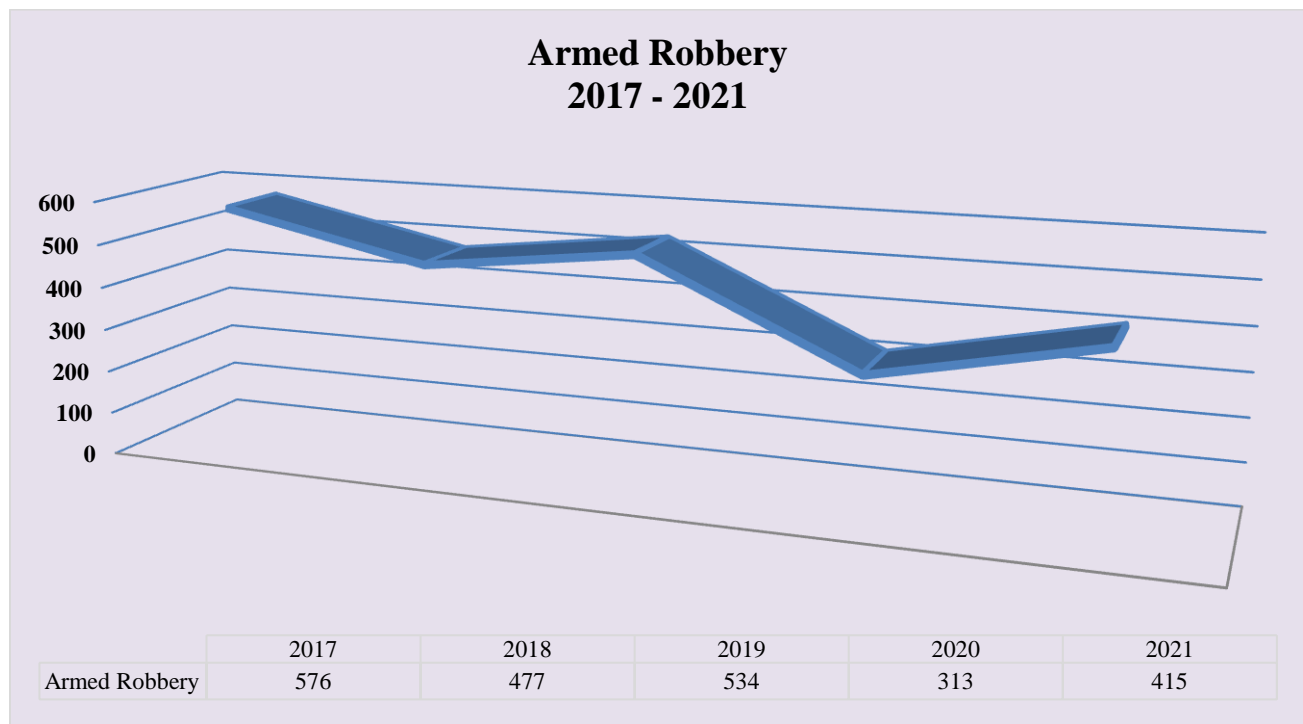

Murder

In 2021, murders increased by 63%, with 119 cases compared to 73 in 2020.

Sexual Offences

In 2021, reports of sexual offences decreased by 16% with 179 cases, compared to 213 in 2020. These offences include rape, unlawful sexual intercourse and attempted rape. (N.B. Unlawful sexual intercourse includes incest).

Sexual Offences

Sexual Offences 2021 vs 2020

Armed Robbery

For the period in review, armed robberies increased by 33%, with 415 incidents, compared to 313 in 2020.

Armed Robbery - Police Divisions 2021

Armed Robbery - Incident Location

Housebreakings

In 2021, housebreakings decreased by 14%, with 522 incidents compared to 606 in 2020.

Stolen Vehicles

In 2021, stolen vehicles increased by 29% with 296 incidents, compared to 230 in 2020. One hundred two or 34% of vehicles stolen for the year were recovered.