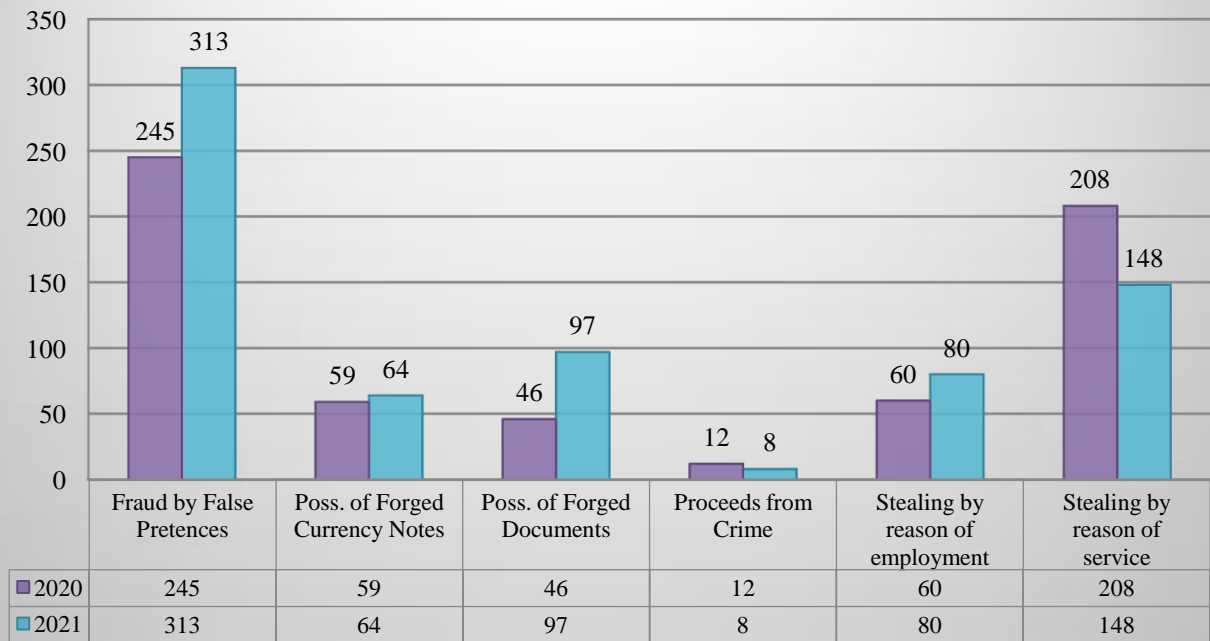

Financial Crimes 2021 Vs. 2020