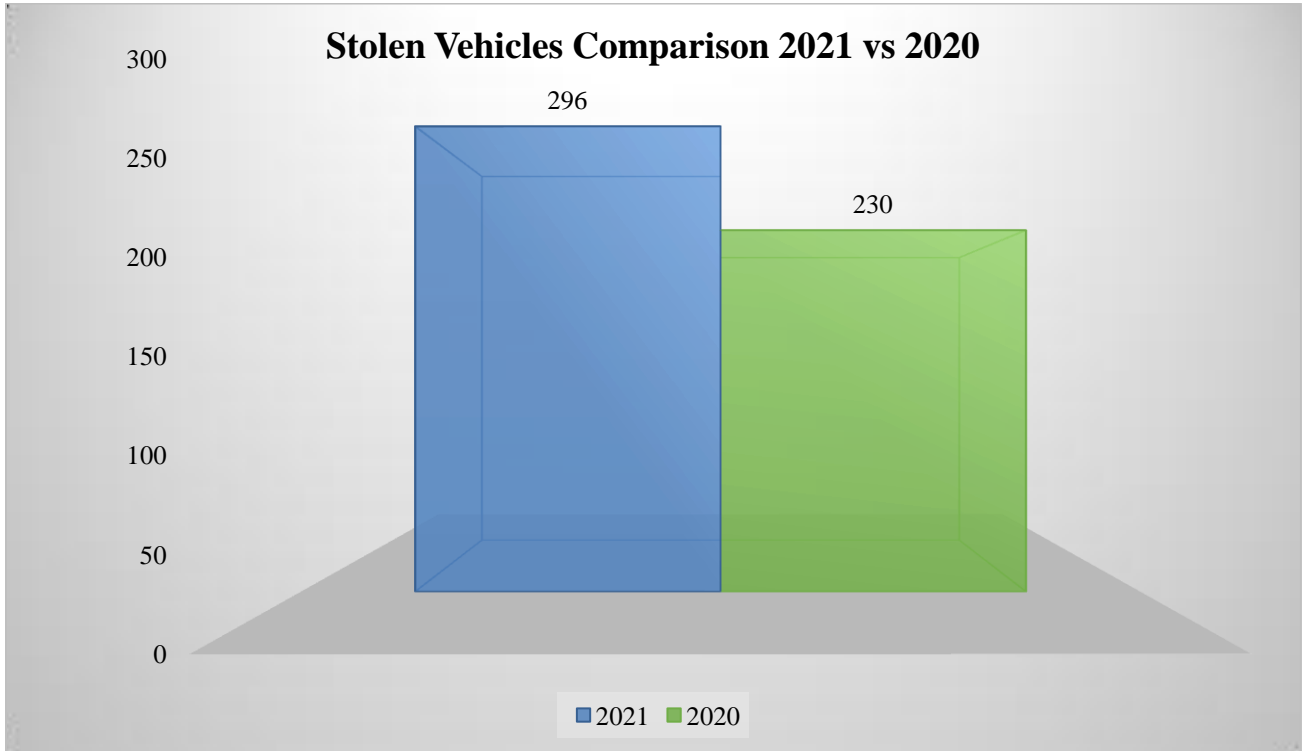

Murder

In 2021, murders increased by 63%, with 119 cases compared to 73 in 2020.

Sexual Offences

In 2021, reports of sexual offences decreased by 16% with 179 cases, compared to 213 in 2020. These offences include rape, unlawful sexual intercourse and attempted rape. (N.B. Unlawful sexual intercourse includes incest).

Sexual Offences

Sexual Offences 2021 vs 2020

Armed Robbery

For the period in review, armed robberies increased by 33%, with 415 incidents, compared to 313 in 2020.

Armed Robbery - Police Divisions 2021

Armed Robbery - Incident Location

Housebreakings

In 2021, housebreakings decreased by 14%, with 522 incidents compared to 606 in 2020.

Stolen Vehicles

In 2021, stolen vehicles increased by 29% with 296 incidents, compared to 230 in 2020. One hundred two or 34% of vehicles stolen for the year were recovered.